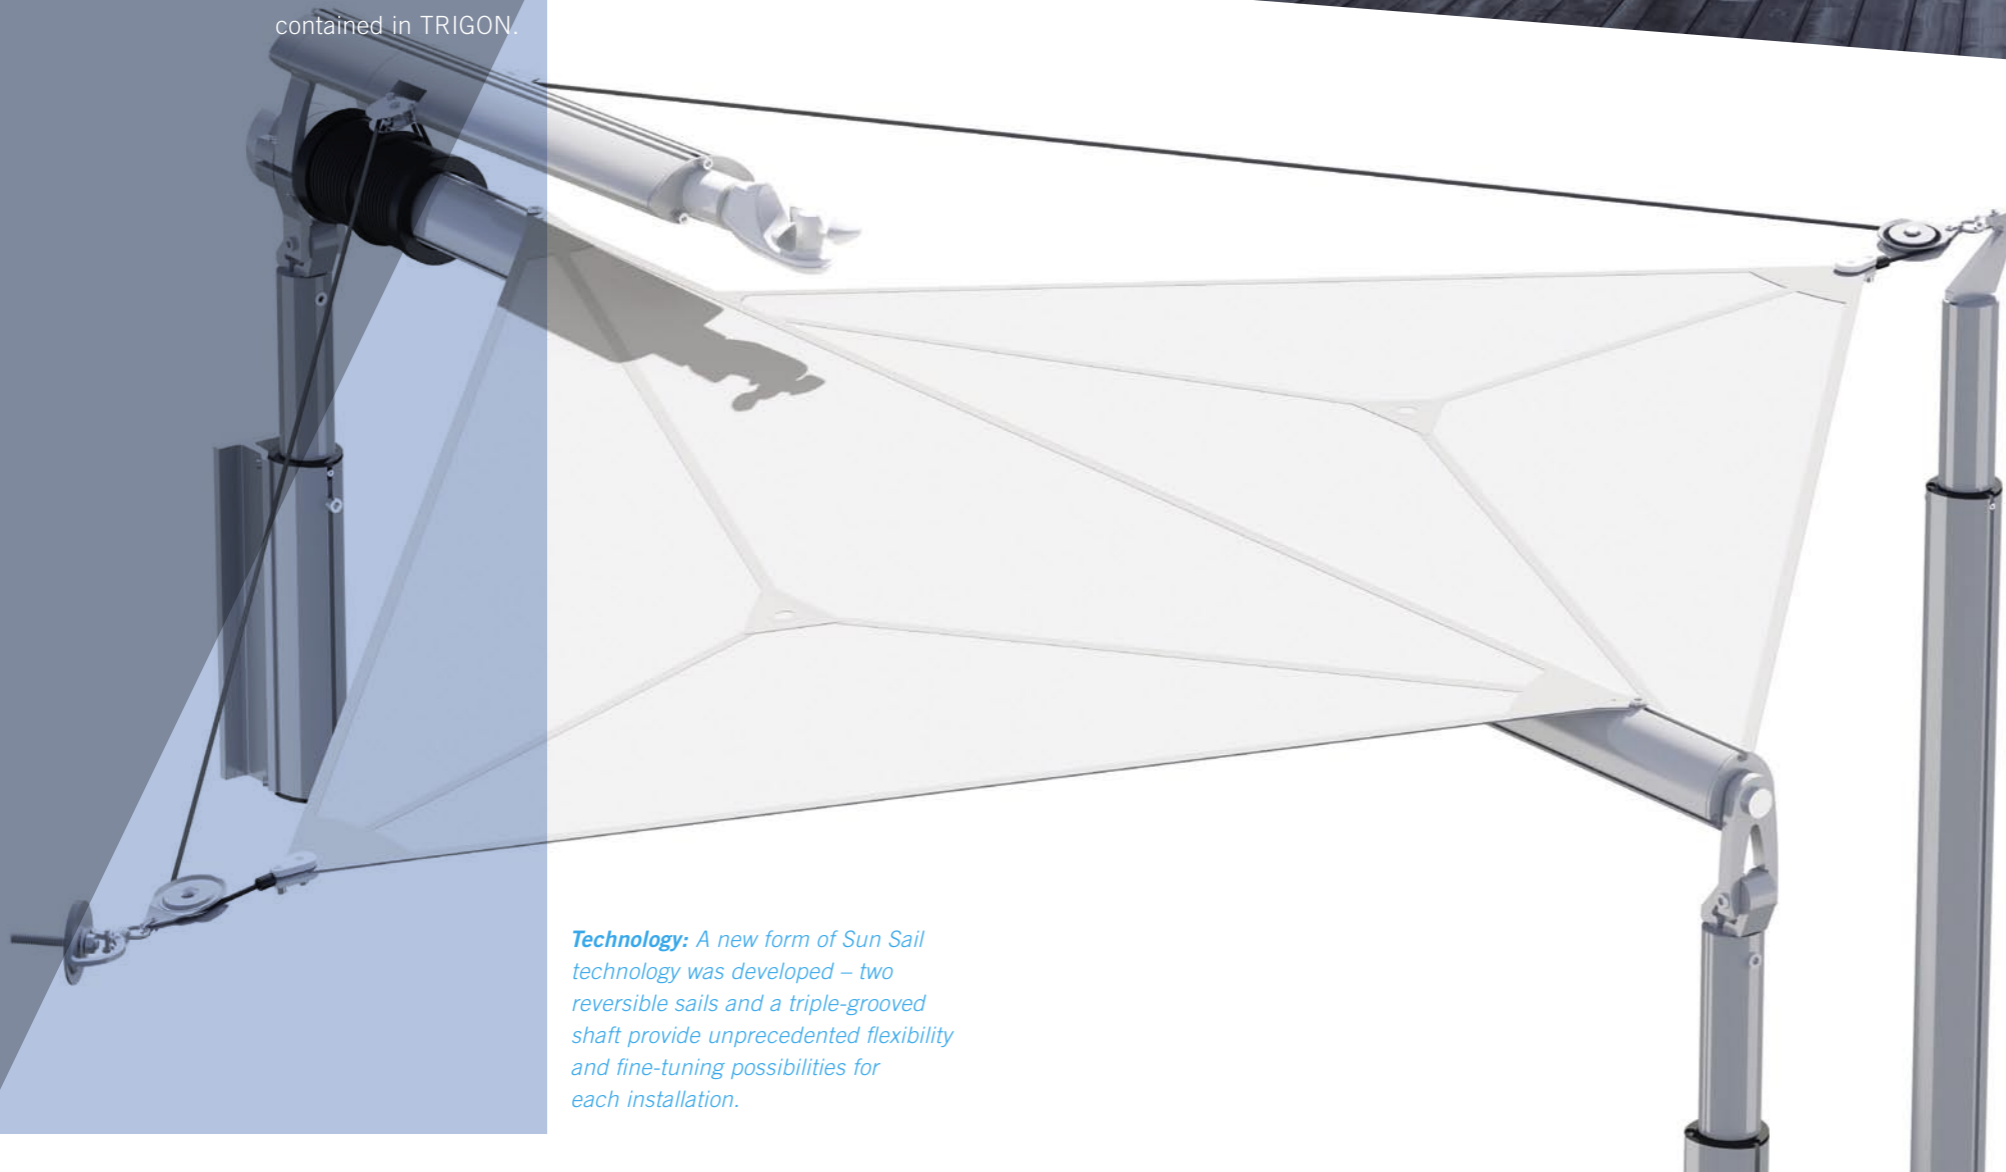

TRIGON is a motor-driven, remote-controlled Sun Sail, which elegantly compliments any architectural style.

TRIGON

expand your personal space

After 15 years and more than 6,000 installations, the originators have re-invented the Sun Sail with TRIGON. Each detail a true work of design, from the fastenings to the shaft, each component a tangible masterwork from SunSquare and design wurz.

Expand your personal space into nature and improve your quality of life.

sun
square

TRIGON

design wurz

SunSquare - the standard by which all others are measured

TRIGON allows a plethora of installation possibilities. The sail can be chosen from three standard sizes or custom made, providing up to 50m² of shade. With its telescoping supports and divisible shaft, TRIGON can be adapted to virtually any architectural situation. Maximum safety is guaranteed by a sail that rolls in automatically when wind speeds exceed 40km/h. From the supplied hand crank, which can be used to manually close the sail in case of a power failure, to the remarkable fastening elements, which function flawlessly, year after year – SunSquare's 15 years of experience making Sun Sails is contained in TRIGON.

Choose your Sail: Choose from one of three standard sizes or have the Sail made to measure.

Technology: A new form of Sun Sail technology was developed – two reversible sails and a triple-grooved shaft provide unprecedented flexibility and fine-tuning possibilities for each installation.

Every component already on hand: SunSquare TRIGON components are produced primarily of extruded, anodized aluminum and are intended to be kept in stock. This allows for a fast installation, as well as providing great value for your money.